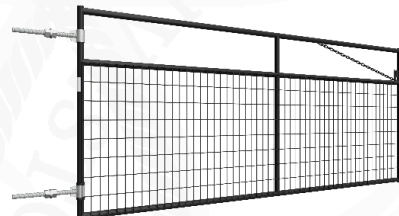

LEMSCO SERIES FARM & MESH GATE

MATERIALS:

14 GAUGE
1 1/2"
ROUND TUBE

COLOUR OPTIONS AVAILABLE:

DARK GRAY

LIGHT GRAY

STANDARD

The 2W Lemsco Series Medium Duty Farm Gates are an easy to install gate designed for use in medium stress livestock handling applications and fence entry. The galvanized gate hinge's threaded rods are 1" diameter, and allow for adjustability in gate width. It is recommended to drill 1 1/8" diameter holes to install. The mesh version utilizes number 9 4"x2" mesh.

FEATURES:

- **ROBOTIC WELDED LASER CUT SADDLE SEAMS**
- **HEAVY DUTY GALVANIZED, GREASEABLE GATE HINGES**
- **IDEAL FOR LIGHT TO MEDIUM DUTY LIVESTOCK & EQUINE HANDLING**
- **CHAIN LATCH CONNECTING SYSTEM**

DESIGN VARIATIONS:

5' TALL **5 RAILS** **4'-20' LENGTHS**

5' TALL **3 RAILS** **4'-16' LENGTHS**

TECHNICAL SPECIFICATIONS

SPECIFICATIONS

Lemsco Series Farm Gate

Listed Length, Width, and Height values are ABSOLUTE dimensions of the physical product.

Unit #	Description	Length (in)	Height (in)	Weight (lbs)
W90003090-Dark Grey	Farm 404 Gate	42.00	48.00	43.49
W90003091-Dark Grey	Farm 406 Gate	66.00	48.00	55.76
W90003092-Dark Grey	Farm 408 Gate	90.00	48.00	73.09
W90003093-Dark Grey	Farm 410 Gate	114.00	48.00	85.59
W90003094-Dark Grey	Farm 412 Gate	138.00	48.00	102.71
W90003095-Dark Grey	Farm 414 Gate	162.00	48.00	115.31
W90003096-Dark Grey	Farm 416 Gate	186.00	48.00	127.91
W90003333-Dark Grey	Farm 418 Gate	210.00	48.00	134.52
W90003334-Dark Grey	Farm 420 Gate	234.00	48.00	147.09