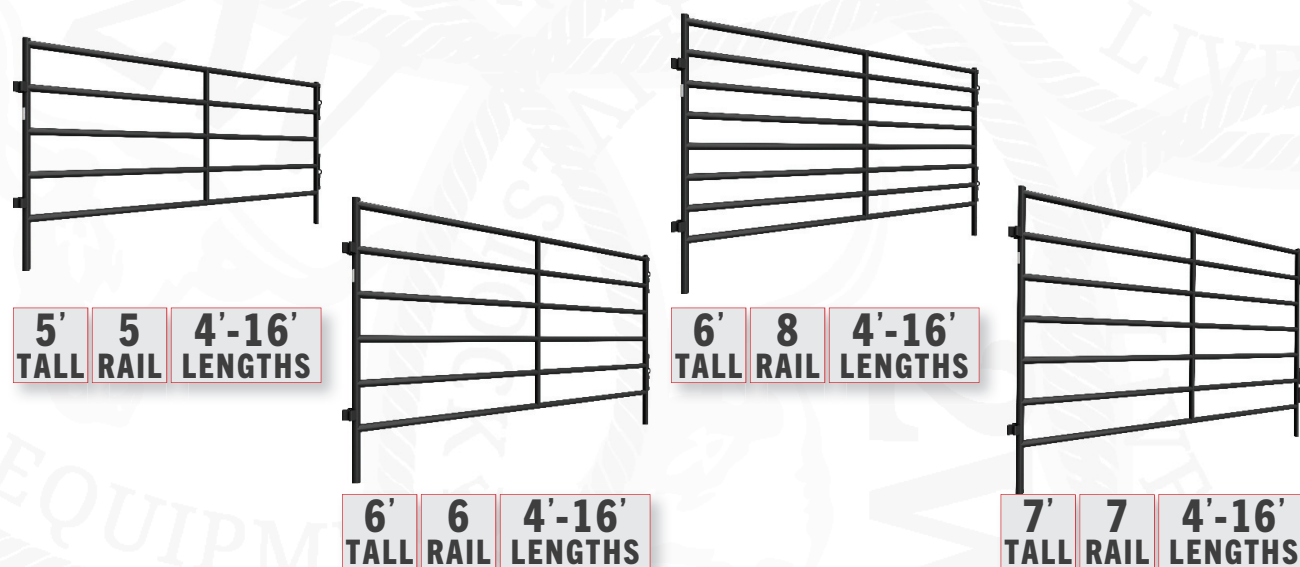

DESIGN VARIATIONS:

TECHNICAL SPECIFICATIONS

SPECIFICATIONS

Arena 400 Series Heavy Duty Panels

Listed Length, Width, and Height values are ABSOLUTE dimensions of the physical product.

Unit #	Description	Length (in)	Height (in)	Weight (lbs)
W90003459-Dark Grey	Arena 404 Panel	50.81	60.00	49.27
W90003463-Dark Grey	Arena 406 Panel	74.88	60.00	61.33
W90003471-Dark Grey	Arena 408 Panel	98.88	60.00	80.65
W90003464-Dark Grey	Arena 410 Panel	122.88	60.00	94.10
W90003470-Dark Grey	Arena 412 Panel	146.88	60.00	107.55
W90003465-Dark Grey	Arena 414 Panel	170.88	60.00	125.48
W90003466-Dark Grey	Arena 416 Panel	194.88	60.00	138.93

Arena 500 Series Heavy Duty Panels

Listed Length, Width, and Height values are ABSOLUTE dimensions of the physical product.

Unit #	Description	Length (in)	Height (in)	Weight (lbs)
W90003475-Dark Grey	Arena 506 Panel	74.88	72.00	72.37
W90003476-Dark Grey	Arena 508 Panel	98.88	72.00	95.77
W90003477-Dark Grey	Arena 510 Panel	122.88	72.00	111.91
W90003478-Dark Grey	Arena 512 Panel	146.88	72.00	128.04
W90003479-Dark Grey	Arena 514 Panel	170.88	72.00	149.79
W90003480-Dark Grey	Arena 516 Panel	194.88	72.00	165.93

Unit #	Description	Length (in)	Height (in)	Weight (lbs)
W90005718-Dark Grey	Arena 506 Panel 8 Rail	74.88	72.00	86.69
W90005719-Dark Grey	Arena 508 Panel 8 Rail	98.88	72.00	115.73
W90005720-Dark Grey	Arena 510 Panel 8 Rail	122.88	72.00	137.24
W90005721-Dark Grey	Arena 512 Panel 8 Rail	146.88	72.00	158.76
W90005722-Dark Grey	Arena 514 Panel 8 Rail	170.88	72.00	185.58
W90005723-Dark Grey	Arena 516 Panel 8 Rail	194.88	72.00	207.09

Arena 600 Series Heavy Duty Panels

Listed Length, Width, and Height values are ABSOLUTE dimensions of the physical product.

Unit #	Description	Length (in)	Height (in)	Weight (lbs)
W90005619-Dark Grey	Arena 602 Panel	26.88	83.00	47.36
W90003488-Dark Grey	Arena 608 Panel	98.88	83.00	113.50
W90003490-Dark Grey	Arena 610 Panel	122.88	83.00	132.32
W90003489-Dark Grey	Arena 612 Panel	146.88	83.00	151.15
W90003490-Dark Grey	Arena 610 Panel	122.88	83.00	132.32
W90003493-Dark Grey	Arena 614 Panel	170.88	83.00	179.63
W90003496-Dark Grey	Arena 616 Panel	194.63	83.00	198.46